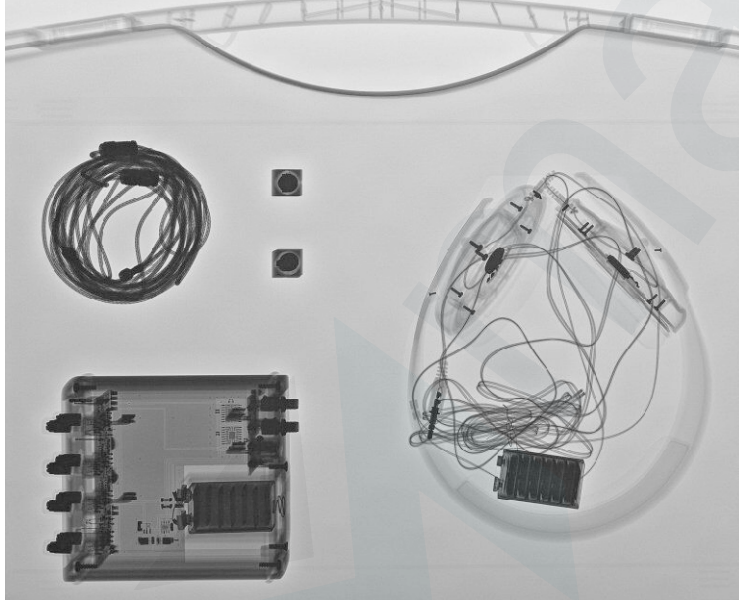

Images ;

Adres : Saray Mahallesi / Atom Caddesi / Küme Evleri No : 155 Kahramankazan ANKARA / TÜRKİYE

www.madoors.com.tr e-mail : info@madoors.com.tr Tel : 00 90 312 354 64 22 Mobil Tel : 00 90 530 174 30 56