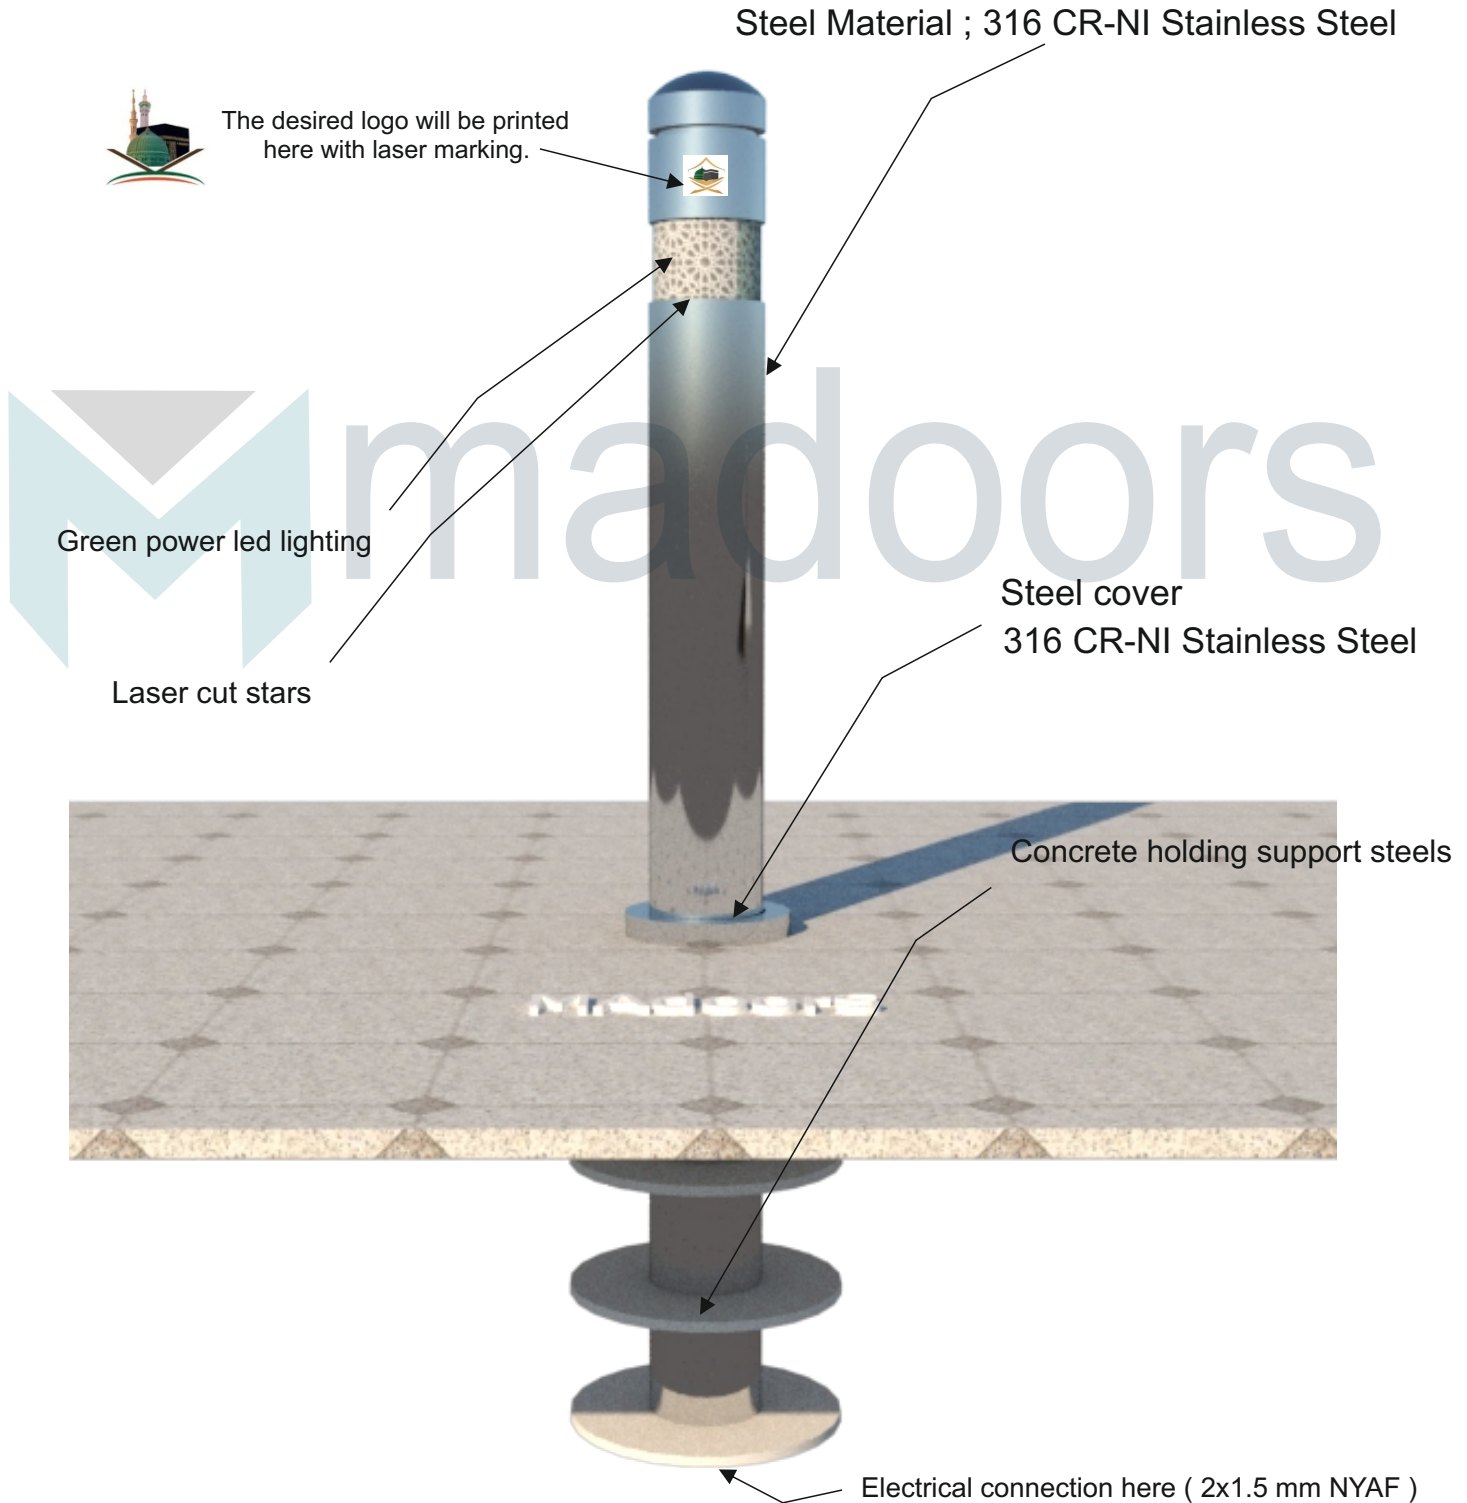

FB-5000 Crash Test Certificate Power Led Light Bollard Data Sheet And Specification

304 / 310 / 316 Stainless Steel

Copper sheathed

Golden sheathed

Model 3

FB-5000 Crash Test Certificate Power Led Light Bollard Data Sheet And Specification

Dimensions ;

FB-5000 Crash Test Certificate Power Led Light Bollard Data Sheet And Specification

Specifications ;

FB-5000 Crash Test Certificate Power Led Light Bollard Data Sheet And Specification