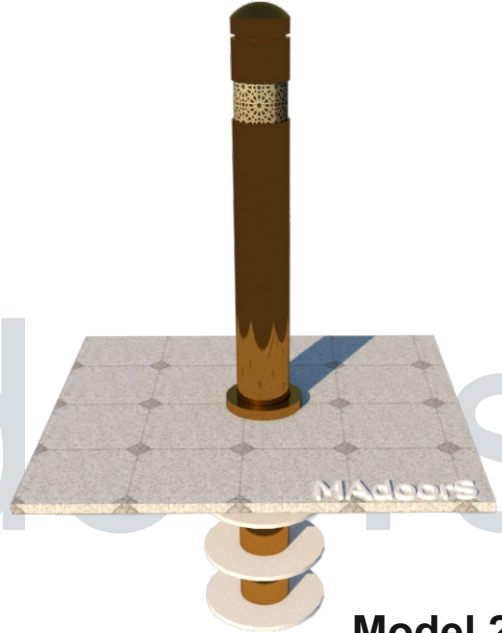

FB-5000 Crash Test Certificate Power Led Light Bollard Data Sheet And Specification

304 / 310 / 316 Stainless Steel

Copper sheathed

Golden sheathed

Model 3

FB-5000 Crash Test Certificate Power Led Light Bollard Data Sheet And Specification

Dimensions ;

FB-5000 Crash Test Certificate Power Led Light Bollard Data Sheet And Specification

Specifications ;

FB-5000 Crash Test Certificate Power Led Light Bollard Data Sheet And Specification