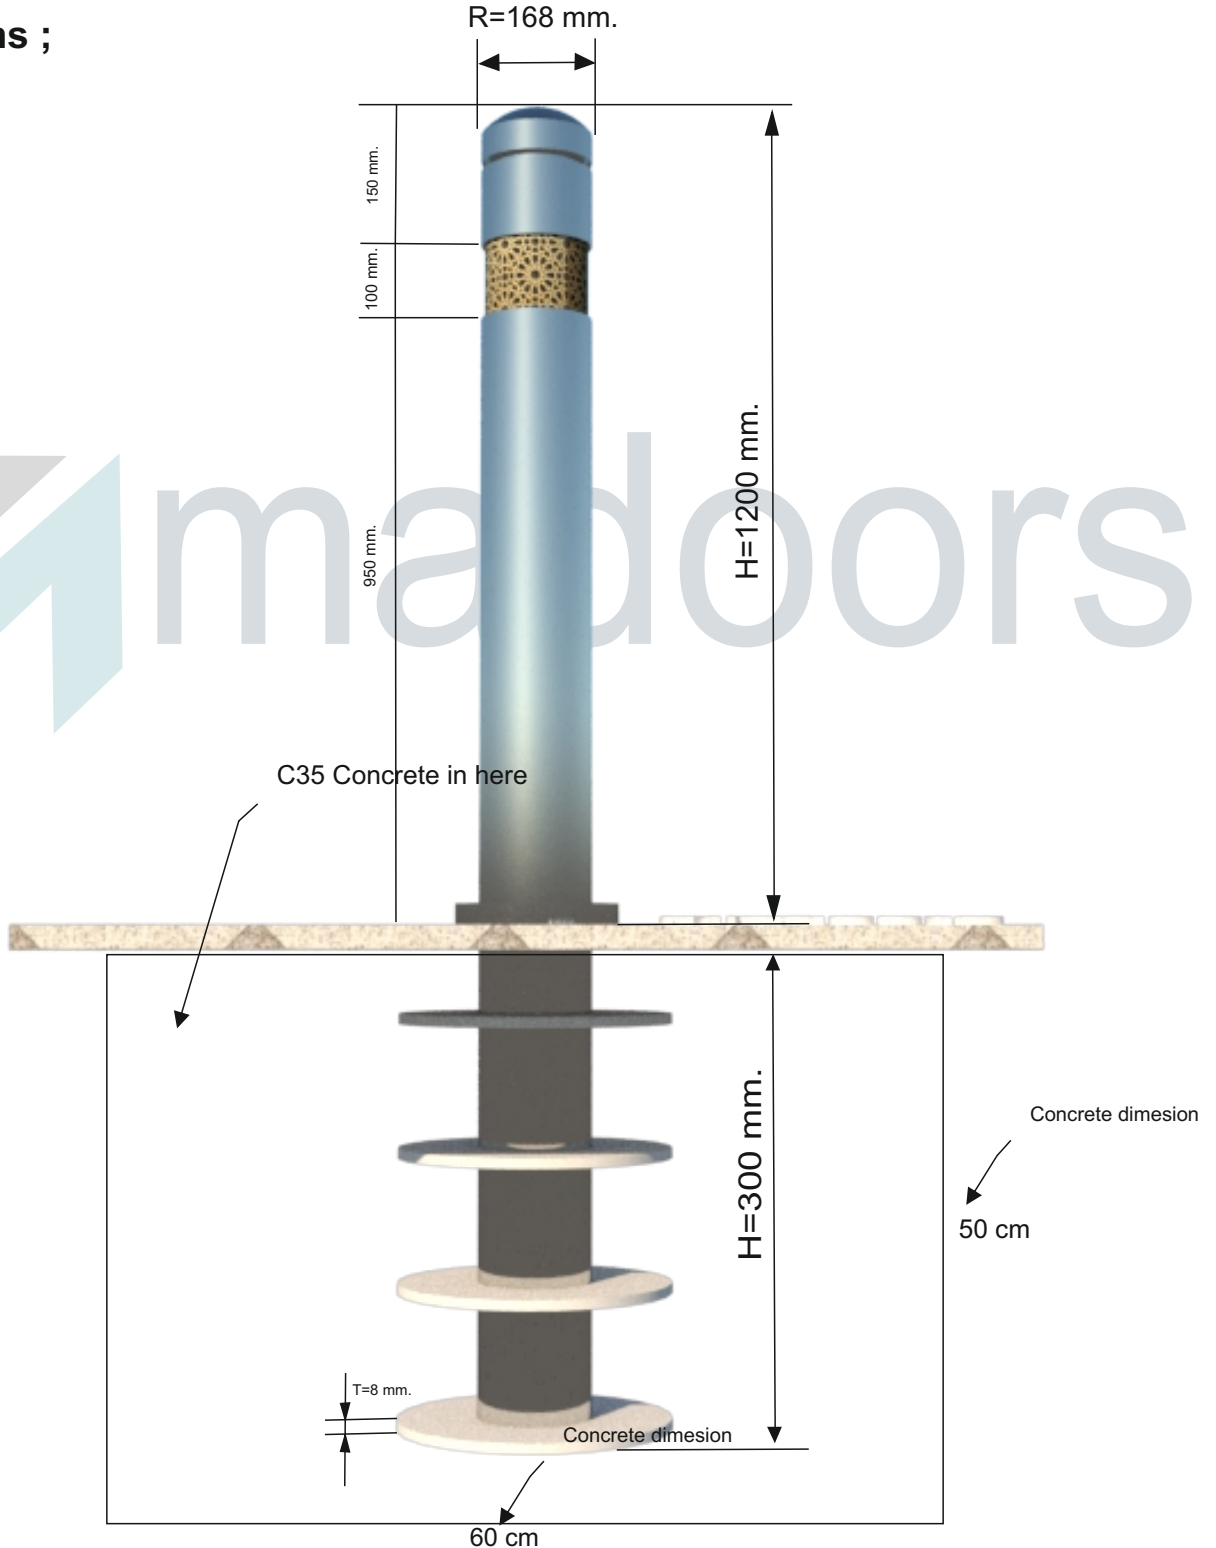

FB-5000 Crash Test Certificate Power Led Light Bollard Data Sheet And Specification

304 / 310 / 316 Stainless Steel

Copper sheathed

Golden sheathed

Model 3

FB-5000 Crash Test Certificate Power Led Light Bollard Data Sheet And Specification

Dimensions ;

FB-5000 Crash Test Certificate Power Led Light Bollard Data Sheet And Specification

Specifications ;

FB-5000 Crash Test Certificate Power Led Light Bollard Data Sheet And Specification