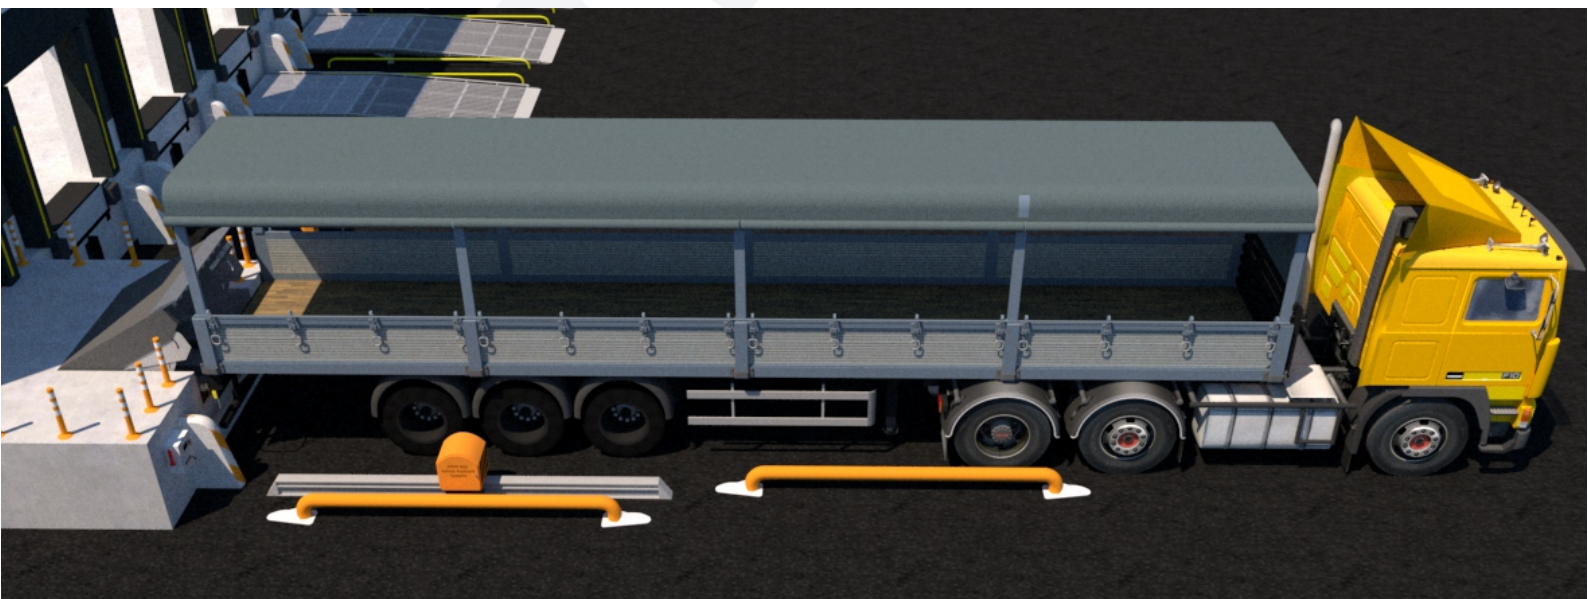

New features and benefits

Complete control with combination interlocking , this means that dock doors cannot open before the restraint system is in place , and the blocking arm will only move away from the wheel when the dock door is closed. With this system, operations will only begin when a vehicle is safely docked, and vehicles will never move off before it's safe to do so. Optional sensor prevents damage to mud flaps

This Automatic Vehicle Restraint System is also suitable for vehicles with tail lifts because of the new retractable detection arm. The retractable arm tucks neatly into position alongside the restraint when not in use, preventing damage to truck wheels or tail lifts. With an optional mud flap sensor , potential damage to trucks with long mud flaps is avoided.

Easy installation

Installing the MAdoorS SMVR-800 Automatic Vehicle Restraint System requires minimal building preparation and it uses limited internal space, with the hydraulic unit being located on the restraint system itself. So for maximum safety at your loading bays, look no further than the MAdoorS SMVR-800 Automatic Vehicle Restraint System.

Adres : Saray Mahallesi / Atom Caddesi / Küme Evleri **No :** 155 Kahramankazan ANKARA / TÜRKİYE

www.madoors.com.tr **e-mail :** info@madoors.com.tr **Tel :** 00 90 312 354 64 22 **Mobil Tel :** 00 90 530 174 30 56