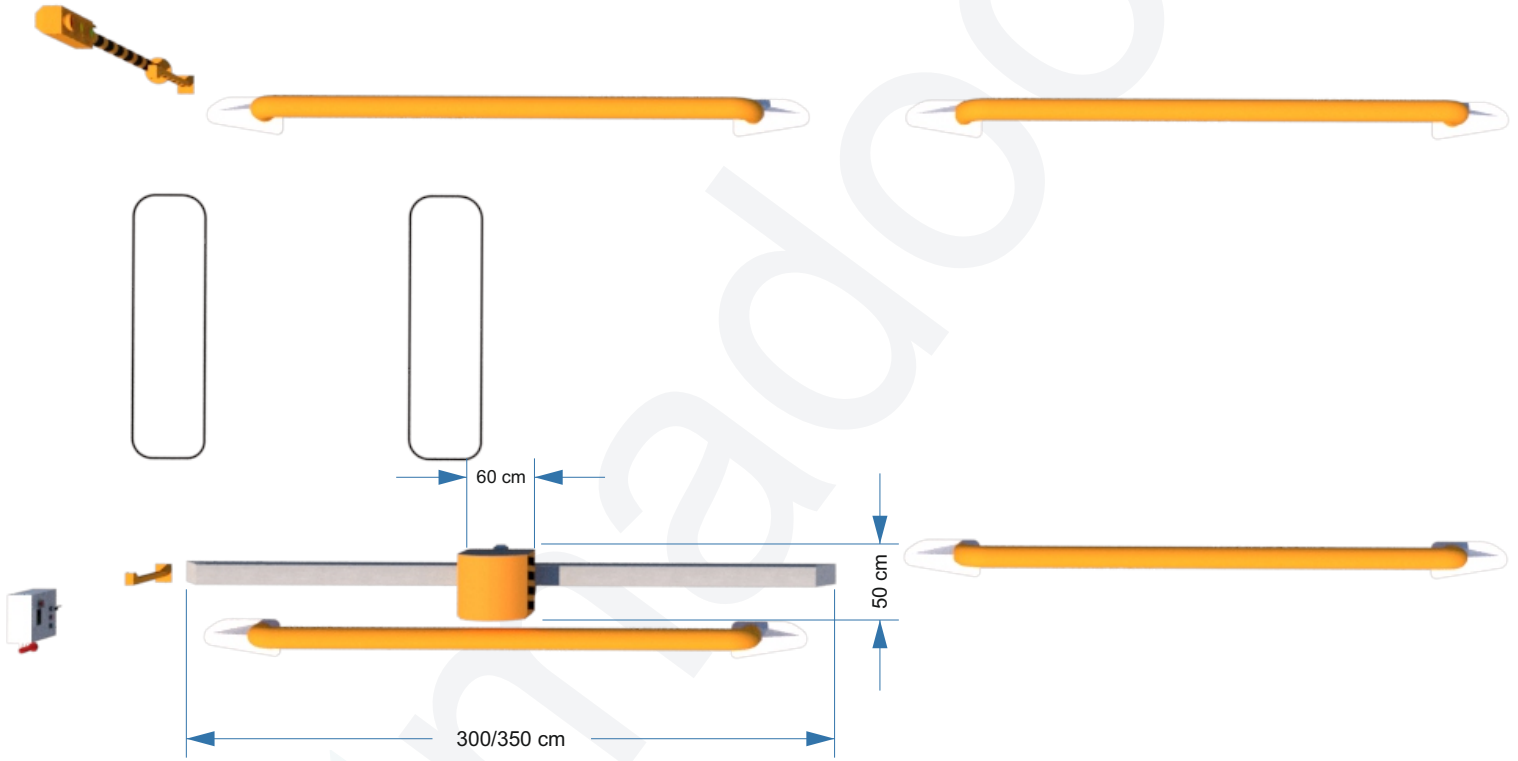

Dimensions ;

Adres : Saray Mahallesi / Atom Caddesi / Küme Evleri **No :** 155 Kahramankazan ANKARA / TÜRKİYE

www.madoors.com.tr **e-mail :** info@madoors.com.tr **Tel :** 00 90 312 354 64 22 **Mobil Tel :** 00 90 530 174 30 56