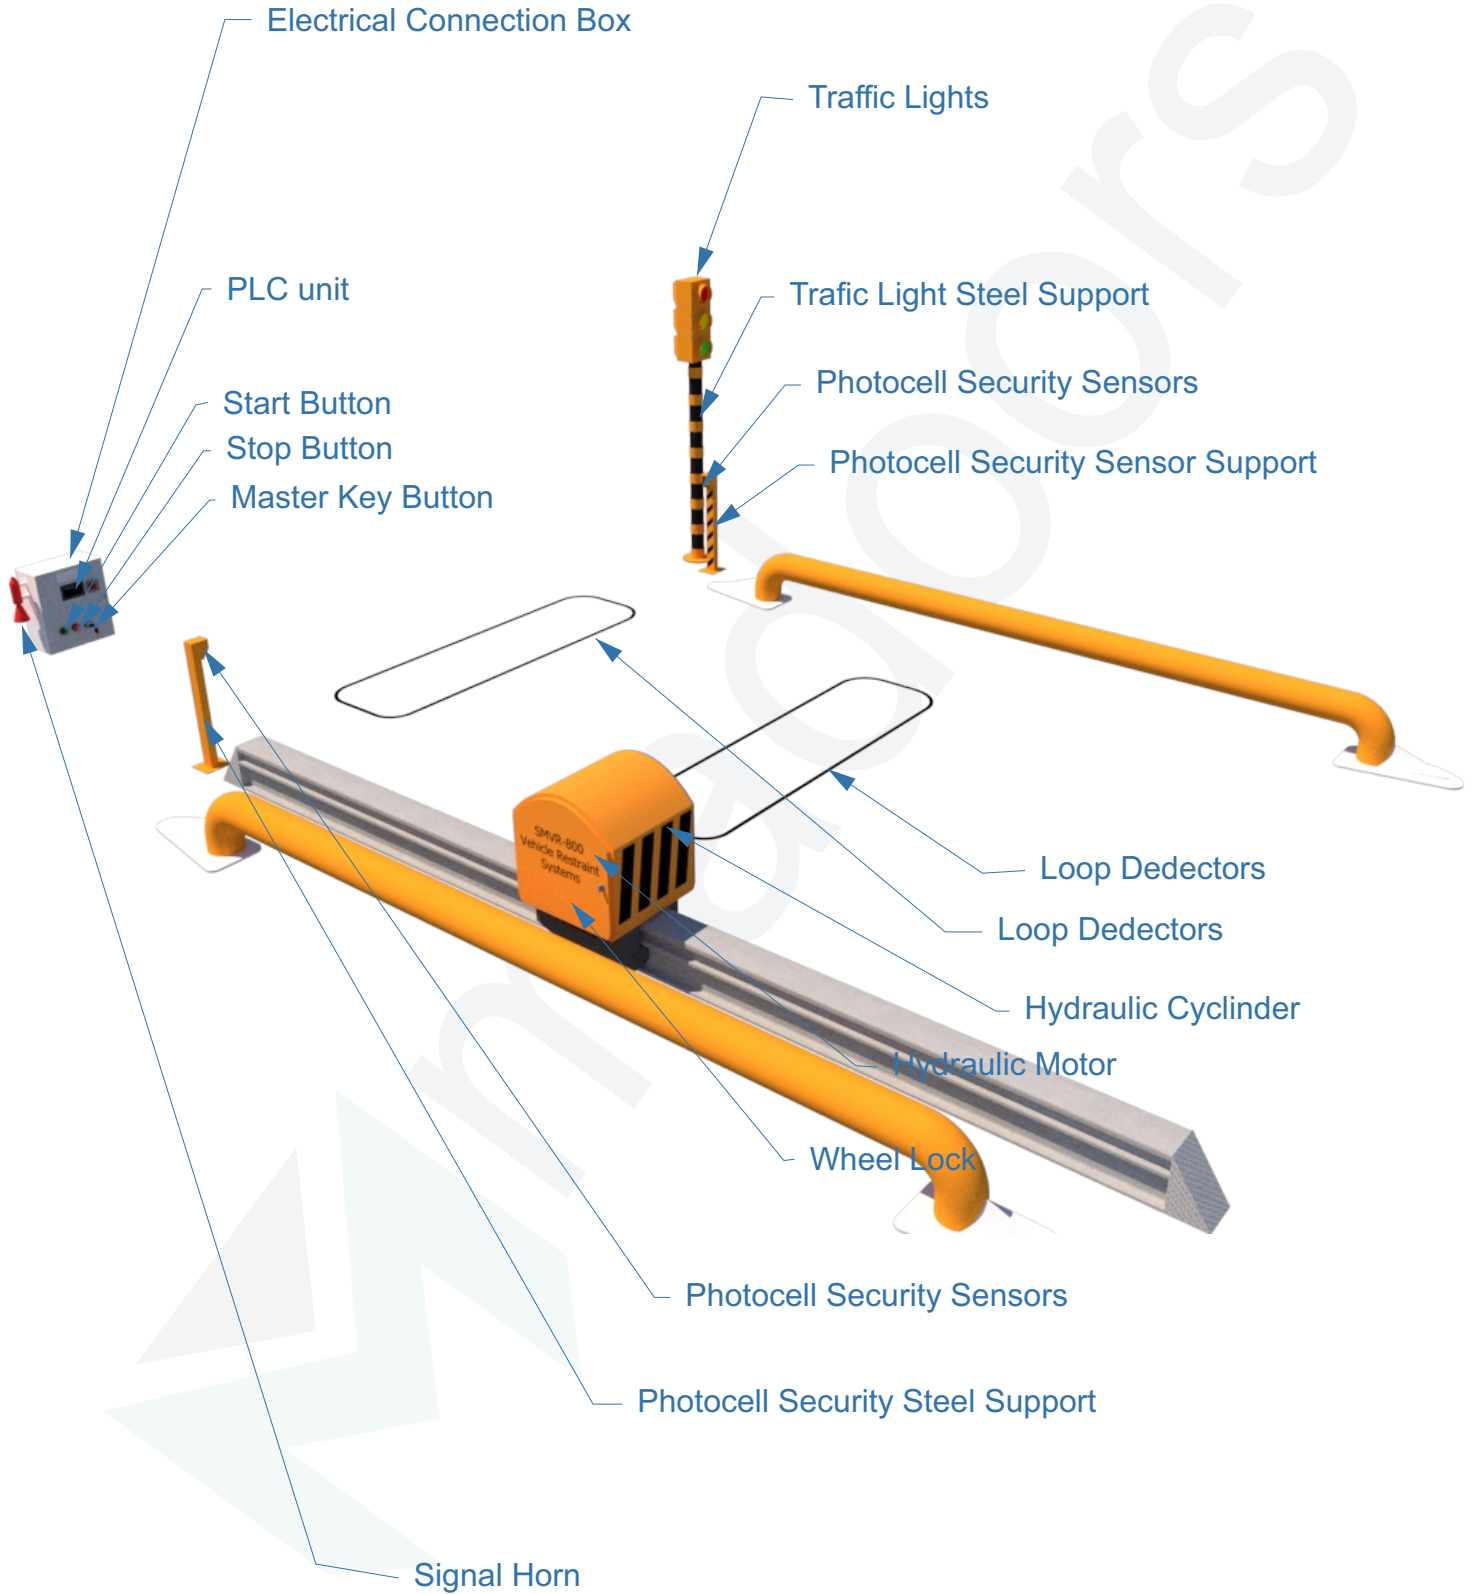

Parts ;

Adres : Saray Mahallesi / Atom Caddesi / Küme Evleri **No :** 155 Kahramankazan ANKARA / TÜRKİYE

www.madoors.com.tr **e-mail :** info@madoors.com.tr **Tel :** 00 90 312 354 64 22 **Mobil Tel :** 00 90 530 174 30 56