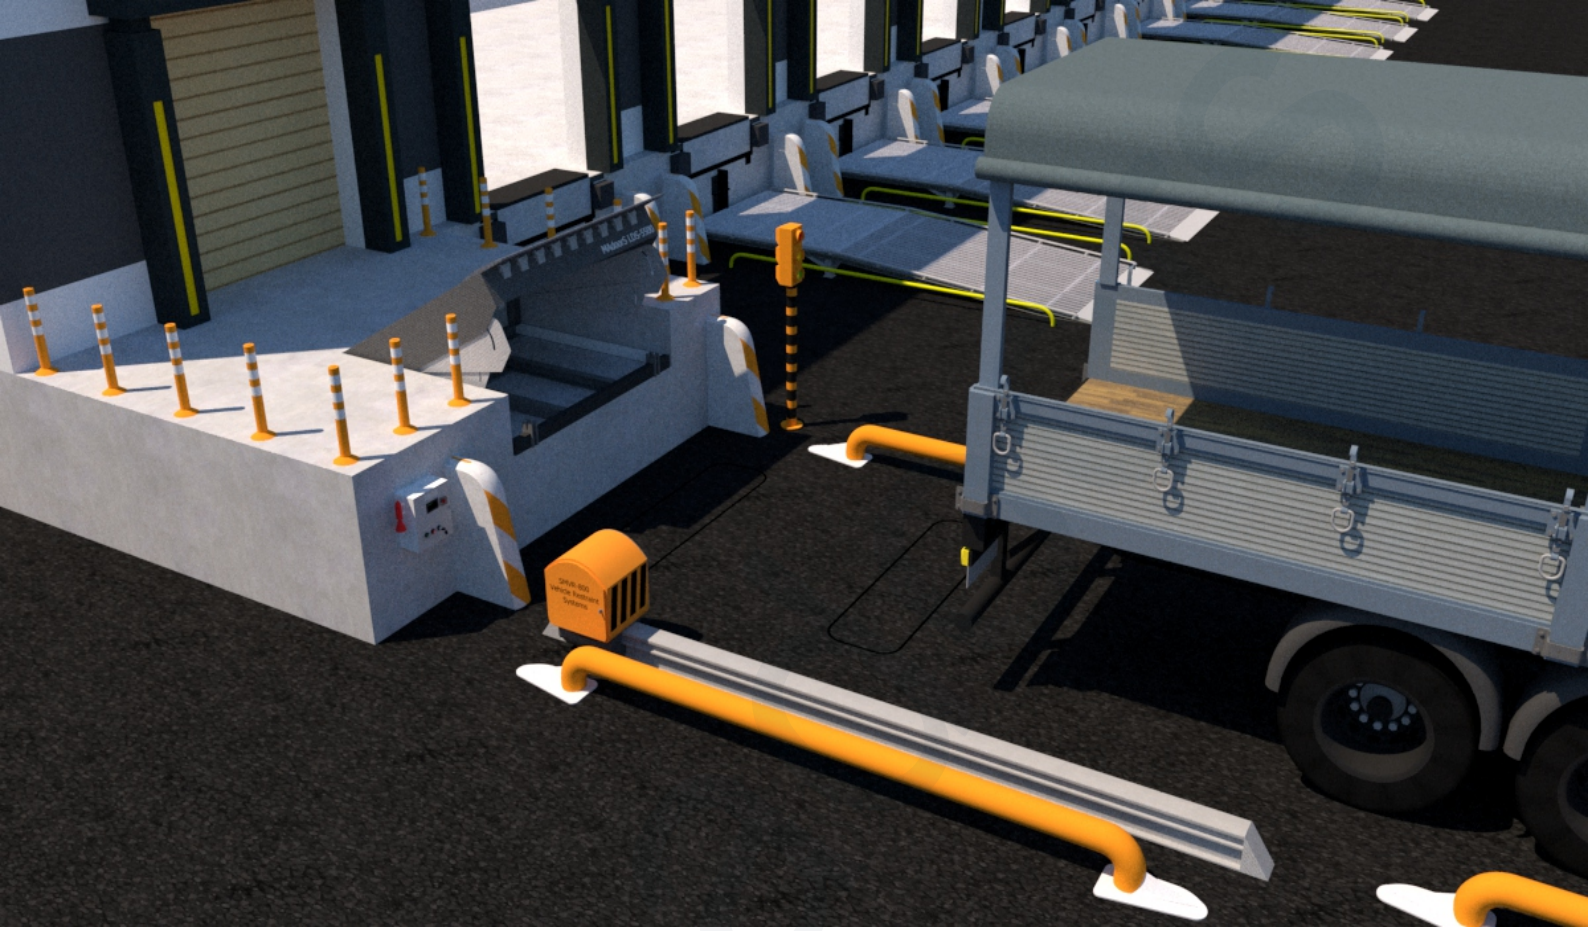

## SMVR-800

**Surface Mounted Automatic Vehicle Restraint Systems**

Our Automatic Vehicle Restraint System is designed to ensure safety at all times, minimising the risk of accident and injury during loading processes.

Prevent unplanned movement

The round blocking arm of the MAdoorS SMVR-800 Automatic Vehicle Restraint System traps the vehicles wheel, preventing unplanned vehicle movement during the loading and unloading process. Accidental creep is impossible and vehicles cannot drive off during the process. With a constant restraining force applied throughout the process, it's safety you can rely on.

## New features and benefits

Complete control with combination interlocking , this means that dock doors cannot open before the restraint system is in place , and the blocking arm will only move away from the wheel when the dock door is closed. With this system, operations will only begin when a vehicle is safely docked, and vehicles will never move off before it's safe to do so. Optional sensor prevents damage to mud flaps

This Automatic Vehicle Restraint System is also suitable for vehicles with tail lifts because of the new retractable detection arm. The retractable arm tucks neatly into position alongside the restraint when not in use, preventing damage to truck wheels or tail lifts. With an optional mud flap sensor , potential damage to trucks with long mud flaps is avoided.