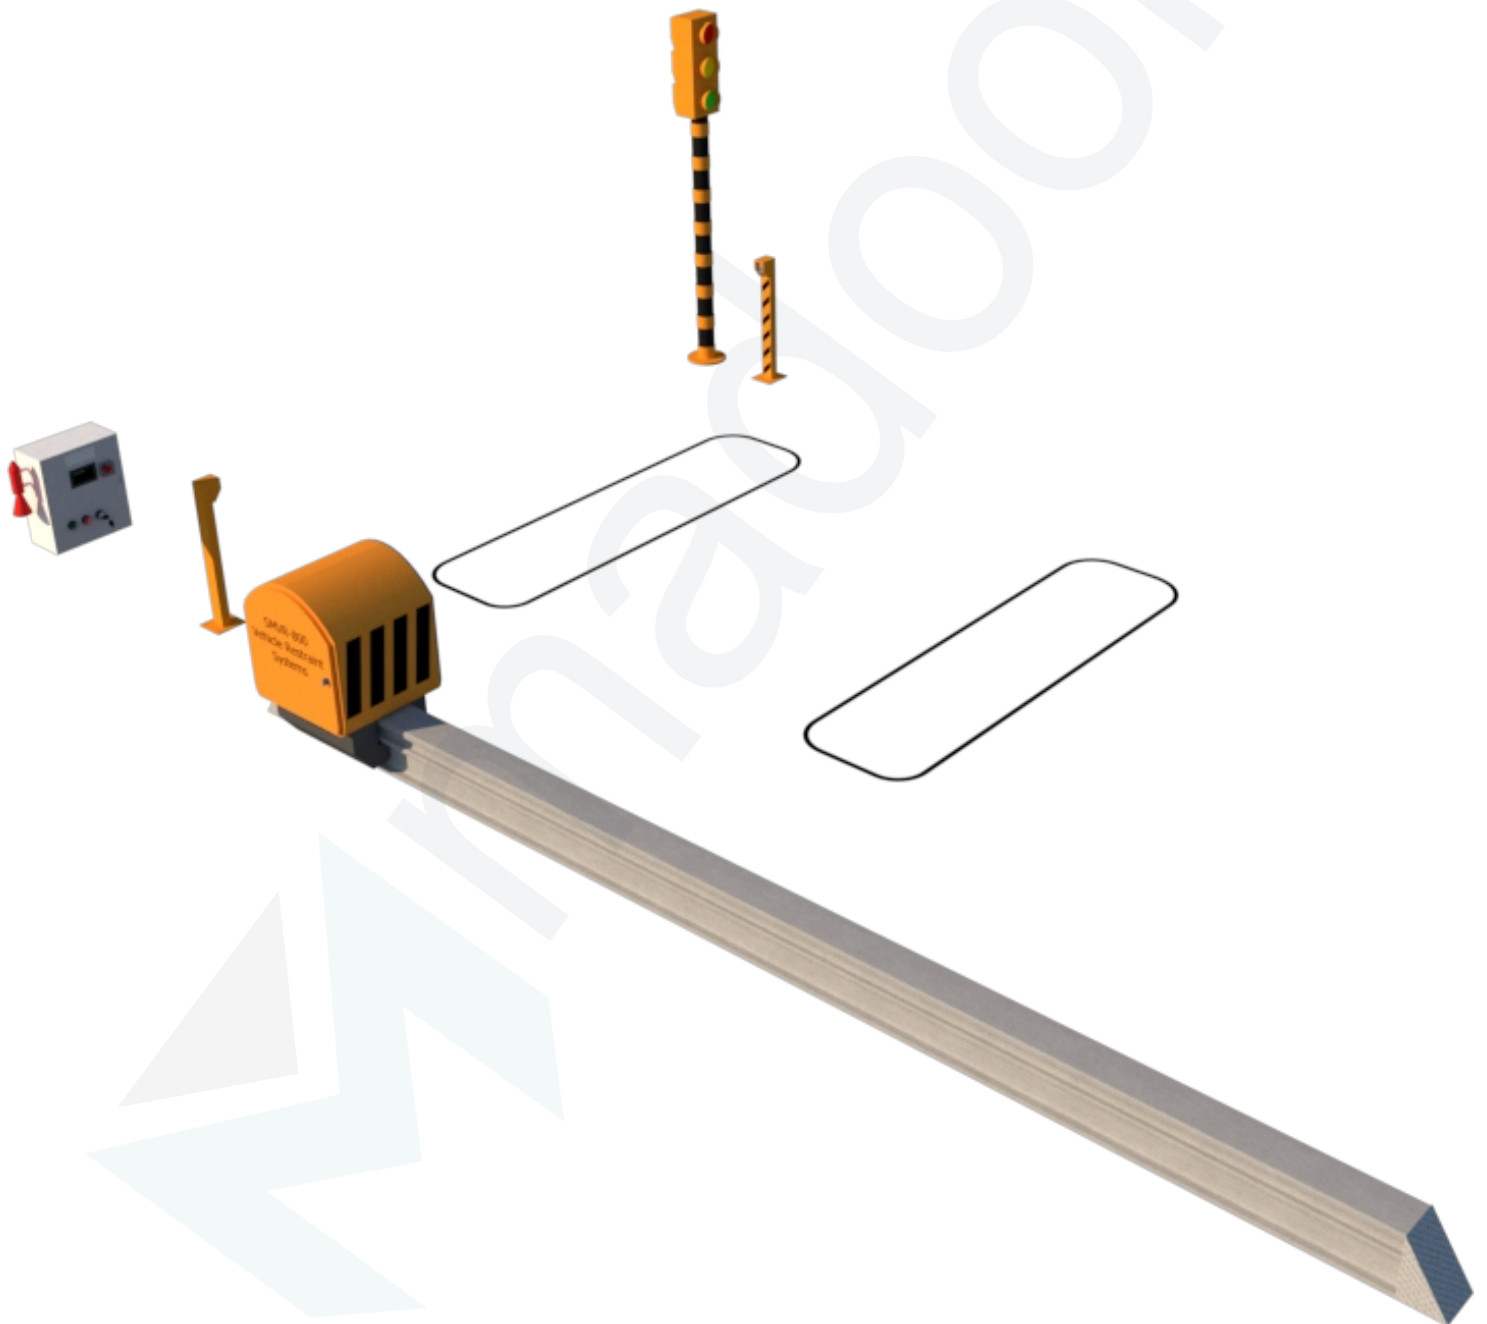

## SMVR-800

**Surface Mounted Automatic Vehicle Restraint Systems**

Our Automatic Vehicle Restraint System is designed to ensure safety at all times, minimising the risk of accident and injury during loading processes.

Prevent unplanned movement

The round blocking arm of the MAdoorS SMVR-800 Automatic Vehicle Restraint System traps the vehicles wheel, preventing unplanned vehicle movement during the loading and unloading process. Accidental creep is impossible and vehicles cannot drive off during the process. With a constant restraining force applied throughout the process, it's safety you can rely on.

## New features and benefits

Complete control with combination interlocking , this means that dock doors cannot open before the restraint system is in place , and the blocking arm will only move away from the wheel when the dock door is closed. With this system, operations will only begin when a vehicle is safely docked, and vehicles will never move off before it's safe to do so. Optional sensor prevents damage to mud flaps

This Automatic Vehicle Restraint System is also suitable for vehicles with tail lifts because of the new retractable detection arm. The retractable arm tucks neatly into position alongside the restraint when not in use, preventing damage to truck wheels or tail lifts. With an optional mud flap sensor , potential damage to trucks with long mud flaps is avoided.